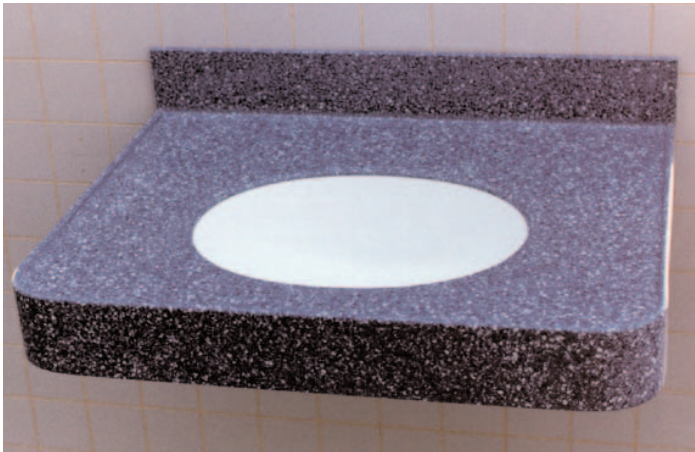

A Watershed Solution

Tops Unlimited now features a self-draining countertop called **WaterShed®** made with DuPont Corian®. This innovative style of countertop incorporates a drainage slope which directs liquids towards the sink. Combined with a no-drip edge profile and a coved backsplash, WaterShed self-draining countertops help eliminate standing liquids.

As always, you benefit from all the unique characteristics of Corian® ... durability, nonporous, stain resistance, renewable, design flexibility, rich color and no visible seams.