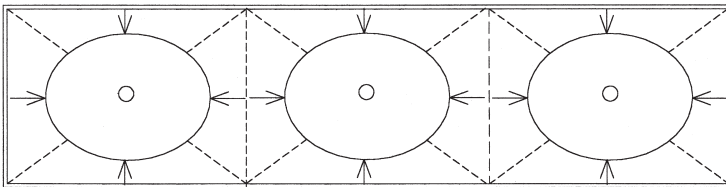

The coved backsplash is an integral part of the countertop which provides a water tight barrier. The sloping deck made with Corian® directs water toward the drain.

No-Drip Edge Detail

The no-drip edge profile keeps water from spilling onto the floor. Water is then directed into the sink via the drainage slope.

Multiple Bowl Configuration

The **WaterShed®** countertop is available in single and multiple bowl configurations. Water is always directed towards the sink.

Continued on back

Corian® is a DuPont registered trademark for its surfacing material.