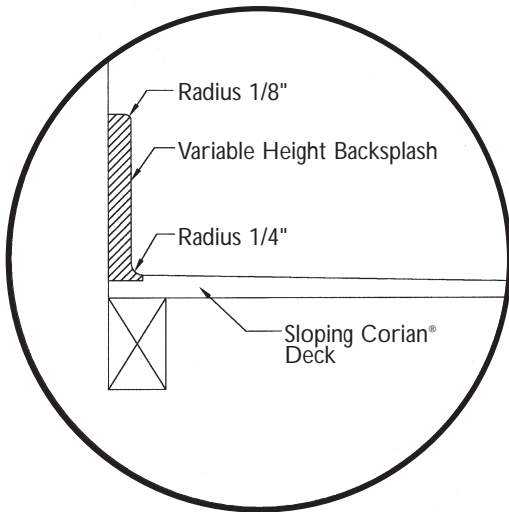

Features

Coved Backsplash Detail

The coved backsplash is an integral part of the countertop which provides a water tight barrier. The sloping deck made with Corian® directs water toward the drain.