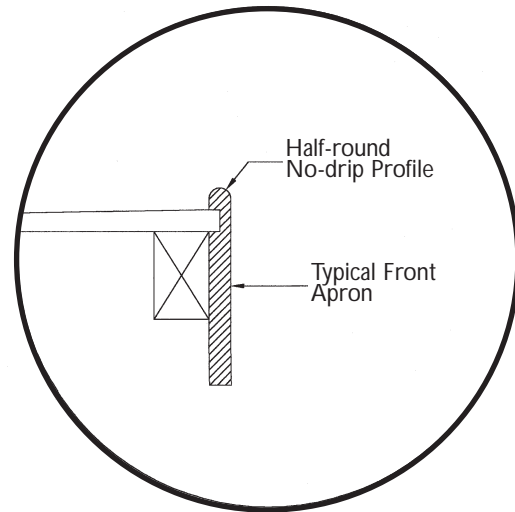

The coved backsplash is an integral part of the countertop which provides a water tight barrier. The sloping deck made with Corian® directs water toward the drain.

No-Drip Edge Detail

The no-drip edge profile keeps water from spilling onto the floor. Water is then directed into the sink via the drainage slope.

Multiple Bowl Configuration

The **WaterShed®** countertop is available in single and multiple bowl configurations. Water is always directed towards the sink.

Continued on back

Corian® is a DuPont registered trademark for its surfacing material.